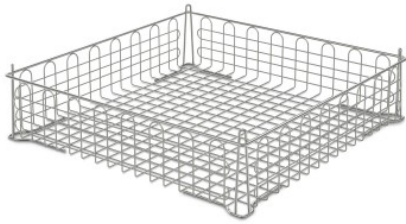

Crockery basket 500 × 500 mm

P/N: 0113812 | GeKo epol 500/500/075

HUPFER
we make work flow

Technical data

Weight: 1 kg

Width: 500 mm

Depth: 500 mm

Height: 75 mm

Similar to illustration, technical modifications reserved. Without decoration.

Crockery basket for storage and transport of small or difficult-to-stack crockery items in basket dispenser or basket transport trolley.

Basket in hygienic design, made of high-quality, electro-polished stainless steel round material in loop design. \varnothing 0.20" (5.0 mm) basket frame, \varnothing 0.1" (2.5 mm) basket base and walls. The mesh size is 1.1" (27 mm) within each loop and 1.2" (30 mm) from loop to loop. 5.2" (92 mm) high, \varnothing 0.16" (4.0 mm) centring corners integrated into the frame, for impeccable and precise stacking.