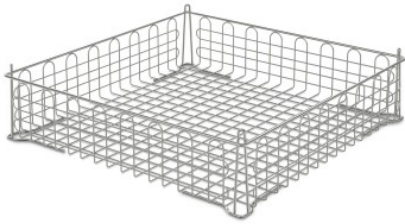

Crockery basket 500 × 500 mm

P/N: 0113812 | GeKo epol 500/500/075

HUPFER
we make work flow

Technical data

Weight: 1.393 kg

Width: 500 mm

Depth: 500 mm

Height: 75 mm

Similar to illustration, technical modifications reserved. Without decoration.

Crockery basket for storage and transport of small or difficult-to-stack crockery items in basket dispenser or basket transport trolley.

Basket in hygienic design, made of high-quality, electro-polished stainless steel round material in loop design. \emptyset 0.20" (5.0 mm) basket frame, \emptyset 0.1" (2.5 mm) basket base and walls. The mesh size is 1.1" (27 mm) within each loop and 1.2" (30 mm) from loop to loop. 5.2" (92 mm) high, \emptyset 0.16" (4.0 mm) centring corners integrated into the frame, for impeccable and precise stacking.