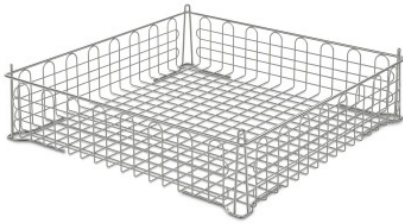

Crockery basket 500 × 500 mm

P/N: 0115332 | GeKo epol 500/500/115

HUPFER
we make work flow

Technical data

Weight: 1.647 kg

Width: 500 mm

Depth: 500 mm

Height: 115 mm

Similar to illustration, technical modifications reserved. Without decoration.

Crockery basket for storage and transport of small or difficult-to-stack crockery items in basket dispenser or basket transport trolley.

Basket in hygienic design, made of high-quality, electro-polished stainless steel round material in loop design. \emptyset 0.20" (5.0 mm) basket frame, \emptyset 0.1" (2.5 mm) basket base and walls. The mesh size is 1.1" (27 mm) within each loop and 1.2" (30 mm) from loop to loop. 5.2" (133 mm) high, \emptyset 0.16" (4.0 mm) centring corners integrated into the frame, for impeccable and precise stacking.