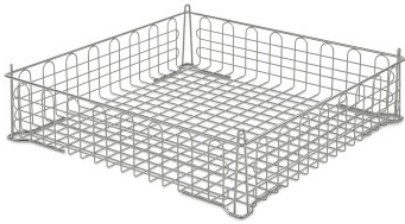

Crockery basket 500 × 500 mm

P/N: 0115332 | GeKo epol 500/500/115

HUPFER
we make work flow

Technical data

Weight: 1.647 kg

Width: 500 mm

Depth: 500 mm

Height: 115 mm

Similar to illustration, technical modifications reserved. Without decoration.

Crockery basket for storage and transport of small or difficult-to-stack crockery items in basket dispenser or basket transport trolley.

Basket in hygienic design, made of high-quality, electro-polished stainless steel round material in loop design. \emptyset 0.20" (5.0 mm) basket frame, \emptyset 0.1" (2.5 mm) basket base and walls. The mesh size is 1.1" (27 mm) within each loop and 1.2" (30 mm) from loop to loop. 5.2" (133 mm) high, \emptyset 0.16" (4.0 mm) centring corners integrated into the frame, for impeccable and precise stacking.