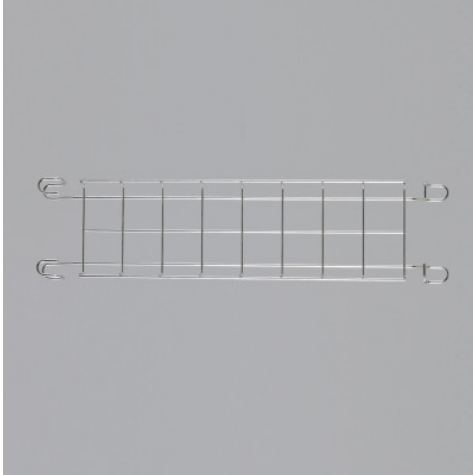

Push-through protection 600 mm

P/N: 0117403 | RG-SG N5/12/20/25 600

HUPFER
we make work flow

Technical data

Width: 33 mm

Depth: 590 mm

Height: 120 mm

Similar to illustration, technical modifications reserved. Without decoration.

Stainless steel, electropolished side guard, 4.7" (120 mm) high, as frontal safeguarding

Time and date of the request:
22.04.2026, 00:48:42

All information / dimensions are approximate, technical changes reserved. © Hupfer