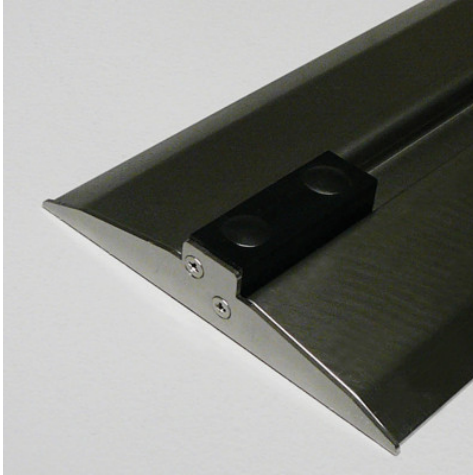

# Easy Rider floor rail end stop

P/N: 0120922 | SRG-BS/EA H17

**HUPFER**  
we make work flow

## Technical data

<b>Weight:</b>	0.11 kg
<b>Width:</b>	160 mm
<b>Depth:</b>	72 mm
<b>Height:</b>	28 mm

*Similar to illustration, technical modifications reserved. Without decoration.*

Plastic end stop for Easy Rider sliding shelving system floor rail, height 17 mm