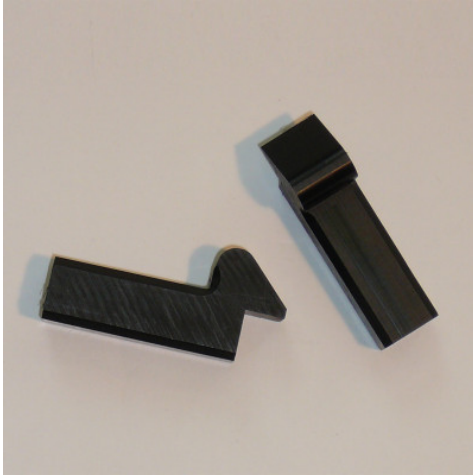

Door latch for SPTW 1 PU = 2 pcs

P/N: 014058071

HUPFER
we make work flow

Technical data

Similar to illustration, technical modifications reserved. Without decoration.

Time and date of the request:
24.04.2026, 05:07:20