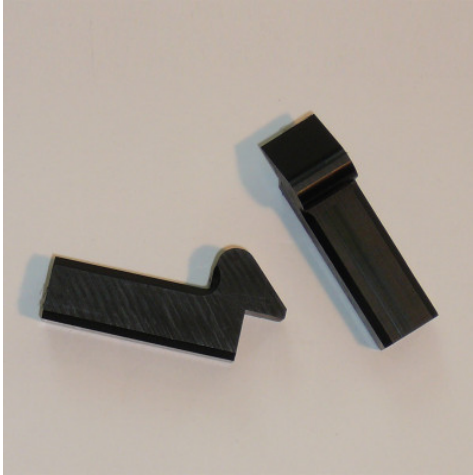

## Door fixing for SPTW

P/N: 014058071

**HUPFER**  
we make work flow

### Technical data

**Weight:** 0.037 kg

*Similar to illustration, technical modifications reserved. Without decoration.*

Time and date of the request:  
20.11.2024, 09:35:10

*All information / dimensions are approximate, technical changes reserved. © Hupfer*