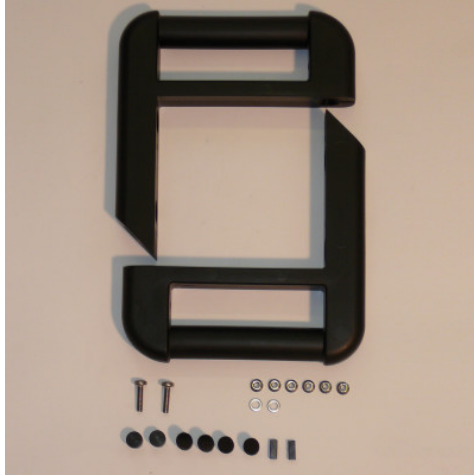

# Safety push handle set

P/N: 0162592

**HUPFER**  
we make work flow

## Technical data

**Weight:** 0.546 kg

*Similar to illustration, technical modifications reserved. Without decoration.*

Time and date of the request:  
23.12.2024, 08:32:30

*All information / dimensions are approximate, technical changes reserved. © Hupfer*