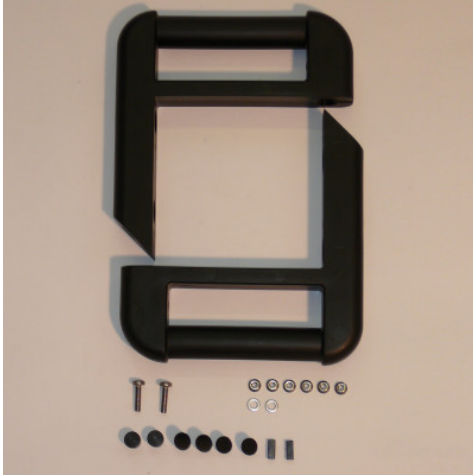

# Safety push handle set

P/N: 0162592

**HUPFER**  
we make work flow

## Technical data

**Weight:** 0.5 kg

*Similar to illustration, technical modifications reserved. Without decoration.*

The push handle set enables easy handling and safe transportation of equipment. The push handle set ensures efficient organisation and makes it easier to move heavy objects.