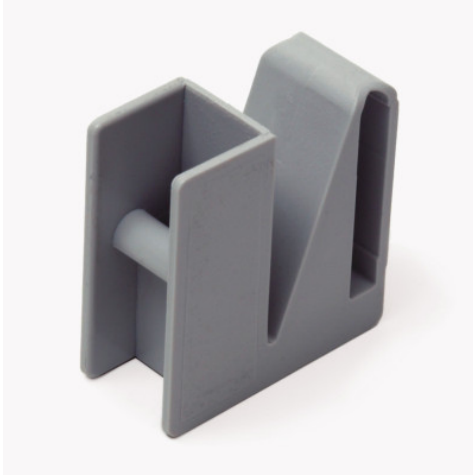

NORM12 corner hook

P/N: 0603139 | RG-EVK A-N12

HUPFER
we make work flow

Technical data

Width: 56 mm

Depth: 25 mm

Height: 59 mm

Similar to illustration, technical modifications reserved. Without decoration.

Corner hook for corner extension by a shelf support to a plastic grating support or a solid plastic support.

Time and date of the request:
12.04.2025, 12:34:42

All information / dimensions are approximate, technical changes reserved. © Hupfer