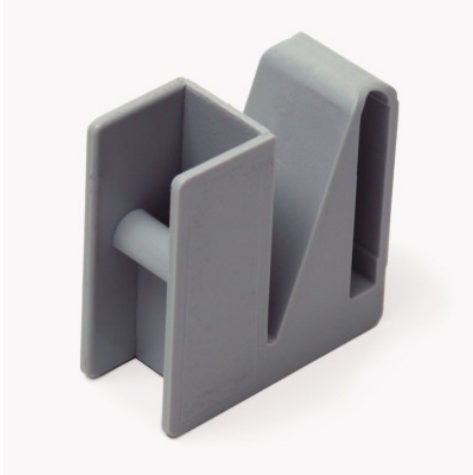

NORM12 corner hook

P/N: 0603139 | RG-EVK A-N12

HUPFER
we make work flow

Technical data

Weight: 0.04 kg

Similar to illustration, technical modifications reserved. Without decoration.

Corner hook for corner extension by a shelf support to a plastic grating support or a solid plastic support.