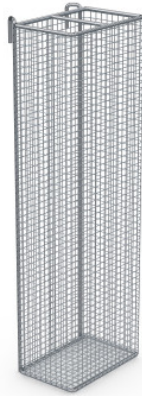

Catheter basket for hanging rails

P/N: 7500152 | KaKo 150/100/480 MW 8/8

HUPFER
we make work flow

Technical data

Weight:	0.6 kg
Width:	150 mm
Depth:	100 mm
Height:	480 mm

Similar to illustration, technical modifications reserved. Without decoration.

Shelf for storage and provision of catheters, attachable to an equipment rail.

Basket made of high-quality, electro-polished stainless steel round material. Wire holders enable catheter basket to be attached to a 1.0 × 0.4" (25 × 10 mm) equipment rail.