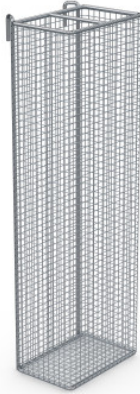

Catheter basket for hanging rails

P/N: 7500152 | KaKo 150/100/480 MW 8/8

HUPFER
we make work flow

Technical data

Weight: 0.635 kg

Width: 150 mm

Depth: 100 mm

Height: 480 mm

Similar to illustration, technical modifications reserved. Without decoration.

Shelf for storage and provision of catheters, attachable to an equipment rail.

Basket made of high-quality, electro-polished stainless steel round material. Wire holders enable catheter basket to be attached to a 1.0 × 0.4" (25 × 10 mm) equipment rail.