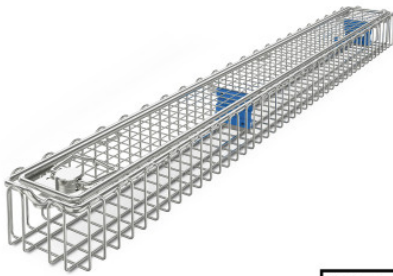

# Endoscope basket 460×80×52 mm

P/N: 7500475 | SiKo/Endo 460/080/052 oR oG DS mD 1-fach

**HUPFER**  
we make work flow

## Technical data

<b>Weight:</b>	0.7 kg
<b>Width:</b>	460 mm
<b>Depth:</b>	80 mm
<b>Height:</b>	52 mm

*Similar to illustration, technical modifications reserved. Without decoration.*

Sieve basket for endoscope, with removable lid made of high-quality stainless steel wire, for cleaning, sterilisation, transport, storage and provision of an endoscope.

Sieve basket made of closed wire loops with top frame made of stainless steel wire, lid made of welded mesh with wire frame and safe twist lock. A robust ocular holder with replaceable silicone inserts in the basket ensures, along with appropriate locking pins on the lid, perfect fixing and optimum protection of the endoscope optics also during cleaning, disinfection and sterilisation processes.