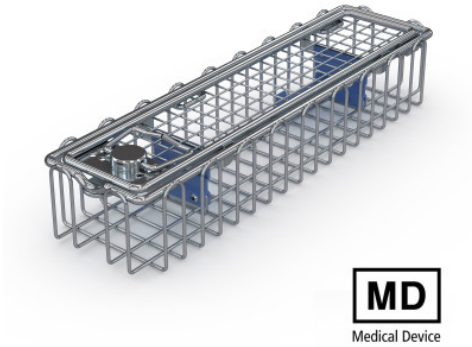

# Endoscope basket 290×80×52 mm

P/N: 7500479 | SiKo/Endo 290/080/052 oR oG DS mD 1-fach

**HUPFER**  
we make work flow

## Technical data

<b>Weight:</b>	0.5 kg
<b>Width:</b>	290 mm
<b>Depth:</b>	80 mm
<b>Height:</b>	52 mm

*Similar to illustration, technical modifications reserved. Without decoration.*

Sieve basket for endoscope, with removable lid made of high-quality stainless steel wire, for cleaning, sterilisation, transport, storage and provision of an endoscope.

Sieve basket made of closed wire loops with top frame made of stainless steel wire, lid made of welded mesh with wire frame and safe twist lock. A robust ocular holder with replaceable silicone inserts in the basket ensures, along with appropriate locking pins on the lid, perfect fixing and optimum protection of the endoscope optics also during cleaning, disinfection and sterilisation processes.