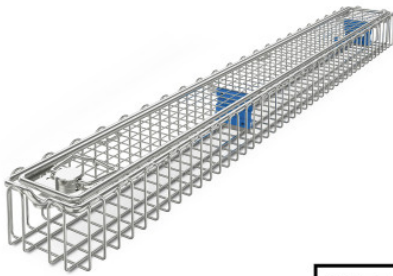

# Endoscope basket 670×80×52 mm

P/N: 7500508 | SiKo/Endo 670/080/052 oR oG DS mD 1-fach

**HUPFER**  
we make work flow

## Technical data

<b>Weight:</b>	0.9 kg
<b>Width:</b>	670 mm
<b>Depth:</b>	80 mm
<b>Height:</b>	52 mm

*Similar to illustration, technical modifications reserved. Without decoration.*

Sieve basket for endoscope, with removable lid made of high-quality stainless steel wire, for cleaning, sterilisation, transport, storage and provision of an endoscope.

Sieve basket made of closed wire loops with top frame made of stainless steel wire, lid made of welded mesh with wire frame and safe twist lock. A sturdy ocular holder with replaceable silicon inserts in the basket, together with the corresponding locking pins on the lid, ensures perfect fixation and optimum protection of the endoscope optics even during cleaning, disinfection and sterilisation processes.