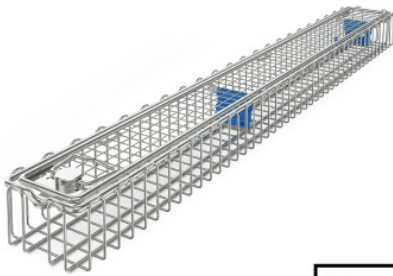

Endoscope basket

P/N: 7500508 | SiKo/Endo 670/80/52 oR oG DS mD 1-fach

HUPFER
we make work flow

Technical data

Weight: 0.913 kg

Width: 670 mm

Depth: 80 mm

Height: 52 mm

Similar to illustration, technical modifications reserved. Without decoration.

Sieve basket for endoscope, with removable lid made of high-quality stainless steel wire, for cleaning, sterilisation, transport, storage and provision of an endoscope.

Sieve basket made of closed wire loops with top frame made of stainless steel wire, lid made of welded mesh with wire frame and safe twist lock. A sturdy ocular holder with replaceable silicon inserts in the basket, together with the corresponding locking pins on the lid, ensures perfect fixation and optimum protection of the endoscope optics even during cleaning, disinfection and sterilisation processes.