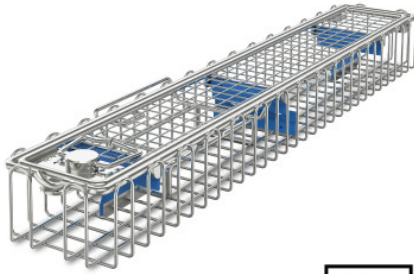

Endoscope basket 460×80×52 mm

P/N: 7500830 | SiKo/Endo 460/080/052 oR oG DS mD 2-fach

HUPFER
we make work flow

Technical data

Weight:	0.7 kg
Width:	460 mm
Depth:	80 mm
Height:	52 mm

Similar to illustration, technical modifications reserved. Without decoration.

Sieve basket for endoscope, with removable lid made of high-quality stainless steel wire, for cleaning, sterilisation, transport, storage and provision two endoscopes.

Sieve basket made of closed wire loops with top frame made of stainless steel wire, lid made of welded mesh with wire frame and safe twist lock. A robust ocular holder with replaceable silicone inserts in the basket ensures, along with appropriate locking pins on the lid, perfect fixing and optimum protection of the endoscope optics also during cleaning, disinfection and sterilisation processes.