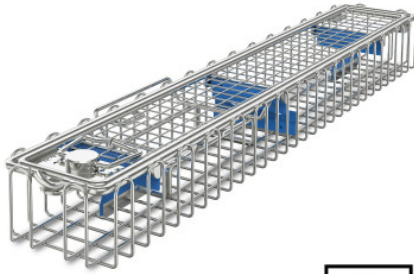

Endoscope basket with 2 compartments

P/N: 7500830 | SiKo/Endo 460/80/52 oR oG DS mD 2-fach

HUPFER
we make work flow

Technical data

Weight:	0.7 kg
Width:	460 mm
Depth:	80 mm
Height:	52 mm

Similar to illustration, technical modifications reserved. Without decoration.

Sieve basket for endoscope, with removable lid made of high-quality stainless steel wire, for cleaning, sterilisation, transport, storage and provision two endoscopes.

Sieve basket made of closed wire loops with top frame made of stainless steel wire, lid made of welded mesh with wire frame and safe twist lock. A robust ocular holder with replaceable silicone inserts in the basket ensures, along with appropriate locking pins on the lid, perfect fixing and optimum protection of the endoscope optics also during cleaning, disinfection and sterilisation processes.