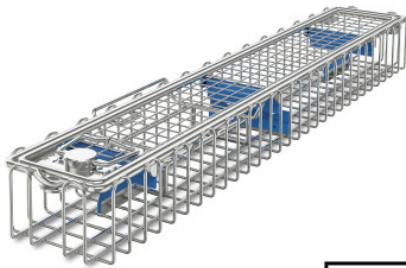

Endoscope basket 290×80×52 mm

P/N: 7500831 | SiKo/Endo 290/080/052 oR oG DS mD 2-fach

HUPFER
we make work flow

Technical data

Weight:	0.5 kg
Width:	290 mm
Depth:	80 mm
Height:	52 mm

Similar to illustration, technical modifications reserved. Without decoration.

Sieve basket for endoscope, with removable lid made of high-quality stainless steel wire, for cleaning, sterilisation, transport, storage and provision two endoscopes.

Sieve basket made of closed wire loops with top frame made of stainless steel wire, lid made of welded mesh with wire frame and safe twist lock. A robust ocular holder with replaceable silicone inserts in the basket ensures, along with appropriate locking pins on the lid, perfect fixing and optimum protection of the endoscope optics also during cleaning, disinfection and sterilisation processes.