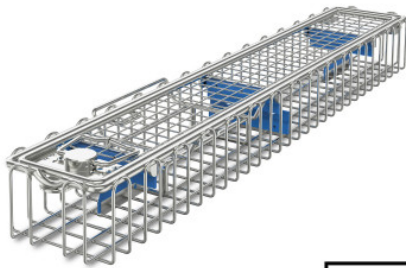

Endoscope basket with 2 compartments

P/N: 7500831 | SiKo/Endo 290/80/52 oR oG DS mD 2-fach

HUPFER
we make work flow

Technical data

Weight:	0.5 kg
Width:	290 mm
Depth:	80 mm
Height:	52 mm

Similar to illustration, technical modifications reserved. Without decoration.

Sieve basket for endoscope, with removable lid made of high-quality stainless steel wire, for cleaning, sterilisation, transport, storage and provision two endoscopes.

Sieve basket made of closed wire loops with top frame made of stainless steel wire, lid made of welded mesh with wire frame and safe twist lock. A robust ocular holder with replaceable silicone inserts in the basket ensures, along with appropriate locking pins on the lid, perfect fixing and optimum protection of the endoscope optics also during cleaning, disinfection and sterilisation processes.