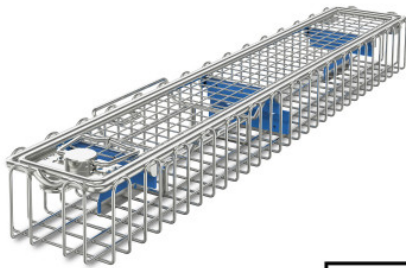

# Endoscope basket with 2 compartments

P/N: 7500831 | SiKo/Endo 290/80/52 oR oG DS mD 2-fach

**HUPFER**  
we make work flow

## Technical data

**Weight:** 0.516 kg

**Width:** 290 mm

**Depth:** 80 mm

**Height:** 52 mm

*Similar to illustration, technical modifications reserved. Without decoration.*

Sieve basket for endoscope, with removable lid made of high-quality stainless steel wire, for cleaning, sterilisation, transport, storage and provision two endoscopes.

Sieve basket made of closed wire loops with top frame made of stainless steel wire, lid made of welded mesh with wire frame and safe twist lock. A robust ocular holder with replaceable silicone inserts in the basket ensures, along with appropriate locking pins on the lid, perfect fixing and optimum protection of the endoscope optics also during cleaning, disinfection and sterilisation processes.