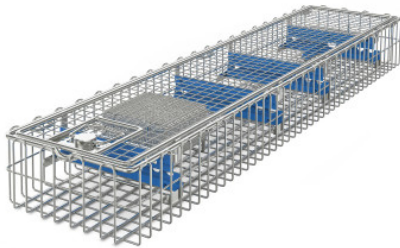

# Endoscope basket 640×150×77 mm

P/N: 7500849 | SiKo/Endo 640/150/077 oR oG DS mD

**HUPFER**  
we make work flow

## Technical data

**Weight:** 2 kg

**Width:** 640 mm

**Depth:** 150 mm

**Height:** 77 mm

*Similar to illustration, technical modifications reserved. Without decoration.*

Sieve basket for endoscope, with removable lid made of high-quality stainless steel wire and a basket for small supplies, for cleaning, sterilisation, transport, storage and provision of an endoscope with optical fibre cable.

Sieve basket made of closed wire loops with top frame and middle frame made of stainless steel wire, lid made of welded mesh with wire frame and safe twist lock. A robust ocular holder, a separately closable rinsing basket for small parts and guides for optical fibre cable in the basket ensure, along with appropriate locking pins on the lid, perfect fixing and optimum protection of the system also during cleaning, disinfection and sterilisation processes.