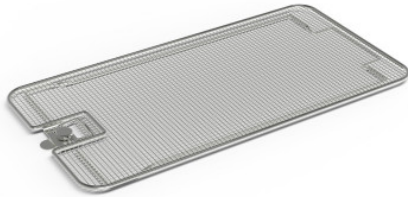

# Lid for instrument baskets with drop handles

P/N: 7500911 | De 480/250/16

**HUPFER**  
we make work flow

## Technical data

<b>Weight:</b>	0.7 kg
<b>Width:</b>	480 mm
<b>Depth:</b>	250 mm
<b>Height:</b>	16 mm

*Similar to illustration, technical modifications reserved. Without decoration.*

Made of high-quality stainless steel. Mesh size: 4.64 × 4.64 mm

Lid in an easy-to-clean and hygienic design made from premium electro-polished round stainless steel wire mesh with a frame made of round stainless steel. Locked using a sliding catch with a twist lock and operated using a handle.