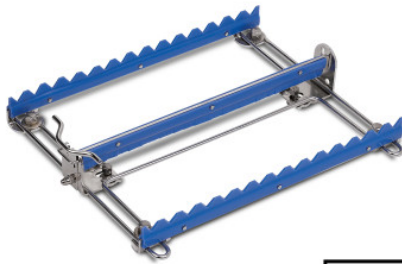

# Fixing clamp infinitely adjustable

P/N: 7501134 | KIVo verst

**HUPFER**  
we make work flow

## Technical data

<b>Weight:</b>	0.3 kg
<b>Width:</b>	200 mm
<b>Depth:</b>	236 mm
<b>Height:</b>	44 mm

*Similar to illustration, technical modifications reserved. Without decoration.*

continuously adjustable: 60 × 214 mm