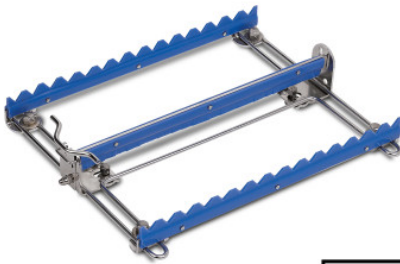

Fixing clamp infinitely adjustable

P/N: 7501134 | KIVo verst

HUPFER
we make work flow

Technical data

Weight:	0.3 kg
Width:	200 mm
Depth:	236 mm
Height:	44 mm

Similar to illustration, technical modifications reserved. Without decoration.

continuously adjustable: 60 × 214 mm

Time and date of the request:
26.05.2026, 17:08:29

All information / dimensions are approximate, technical changes reserved. © Hupfer