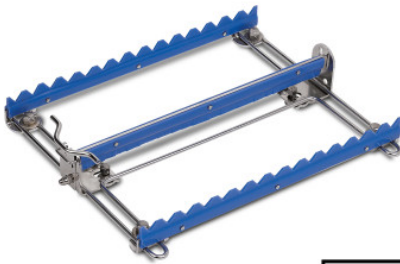

# Fixing clamp infinitely adjustable

P/N: 7501134 | KIVo verst

**HUPFER**  
we make work flow

## Technical data

<b>Weight:</b>	0.3 kg
<b>Width:</b>	200 mm
<b>Depth:</b>	236 mm
<b>Height:</b>	44 mm

*Similar to illustration, technical modifications reserved. Without decoration.*

continuously adjustable: 60 × 214 mm