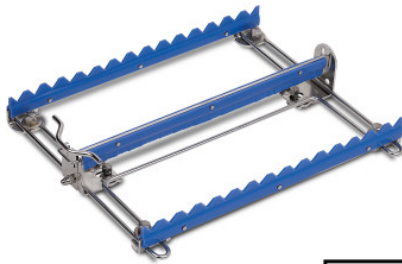

Adjustable fixing clamp

P/N: 7501134 | KIVo verst

HUPFER
we make work flow

Technical data

Weight: 0.333 kg

Width: 200 mm

Depth: 236 mm

Height: 44 mm

Similar to illustration, technical modifications reserved. Without decoration.

continuously adjustable: 60 × 214 mm

Time and date of the request:
22.12.2024, 22:55:46

All information / dimensions are approximate, technical changes reserved. © Hupfer