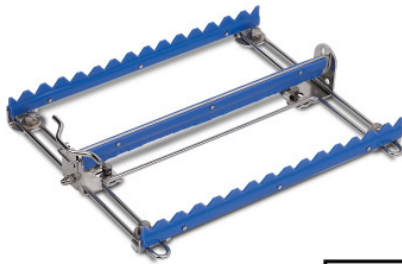

Adjustable fixing clamp

P/N: 7501134 | KIVo verst

HUPFER
we make work flow

Technical data

Weight:	0.3 kg
Width:	200 mm
Depth:	236 mm
Height:	44 mm

Similar to illustration, technical modifications reserved. Without decoration.

continuously adjustable: 60 × 214 mm

Time and date of the request:
31.01.2025, 06:48:57

All information / dimensions are approximate, technical changes reserved. © Hupfer