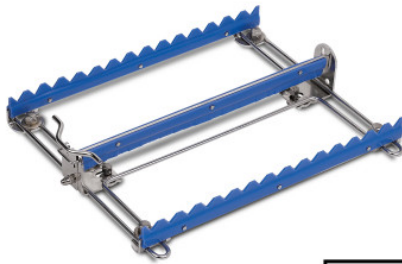

Adjustable fixing clamp

P/N: 7501134 | KIVo verst

HUPFER
we make work flow

Technical data

Weight: 0.333 kg

Width: 200 mm

Depth: 236 mm

Height: 44 mm

Similar to illustration, technical modifications reserved. Without decoration.

continuously adjustable: 60 × 214 mm

Time and date of the request:
20.11.2024, 07:40:20

All information / dimensions are approximate, technical changes reserved. © Hupfer