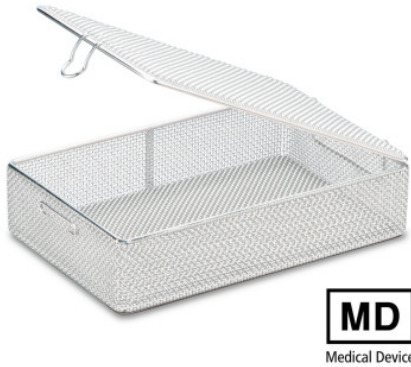

Fine mesh basket

P/N: 7501135 | SiKo/KT 274/174/36 BR oG DM mD

HUPFER
we make work flow

Technical data

Weight: 0.462 kg

Width: 274 mm

Depth: 174 mm

Height: 36 mm

Similar to illustration, technical modifications reserved. Without decoration.

Rinsing basket with fixed lid, made of high-quality stainless steel wire for storing instruments, lenses and accessories during the cleaning process.

Rinsing basket and lid made of finely-woven stainless steel gauze with frame made of stainless steel wire and secure quick fastener. Base, lid and walls made of wire gauze.

Time and date of the request:
15.11.2024, 17:16:47