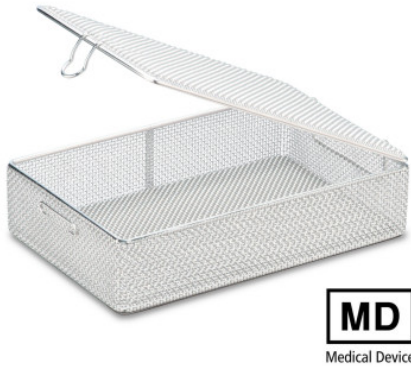

Fine mesh basket

P/N: 7501135 | SiKo/KT 274/174/36 BR oG DM mD

HUPFER
we make work flow

Technical data

Weight:	0.5 kg
Width:	274 mm
Depth:	174 mm
Height:	36 mm

Similar to illustration, technical modifications reserved. Without decoration.

Rinsing basket with fixed lid, made of high-quality stainless steel wire for storing instruments, lenses and accessories during the cleaning process.

Rinsing basket and lid made of finely-woven stainless steel gauze with frame made of stainless steel wire and secure quick fastener. Base, lid and walls made of wire gauze.