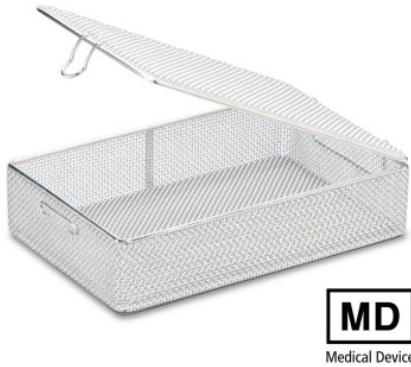

Fine mesh basket

P/N: 7501135 | SiKo/KT 274/174/36 BR oG DM mD

HUPFER
we make work flow

Technical data

Weight: 0.462 kg

Width: 274 mm

Depth: 174 mm

Height: 36 mm

Similar to illustration, technical modifications reserved. Without decoration.

Rinsing basket with fixed lid, made of high-quality stainless steel wire for storing instruments, lenses and accessories during the cleaning process.

Rinsing basket and lid made of finely-woven stainless steel gauze with frame made of stainless steel wire and secure quick fastener. Base, lid and walls made of wire gauze.

Time and date of the request:
27.12.2024, 18:14:55