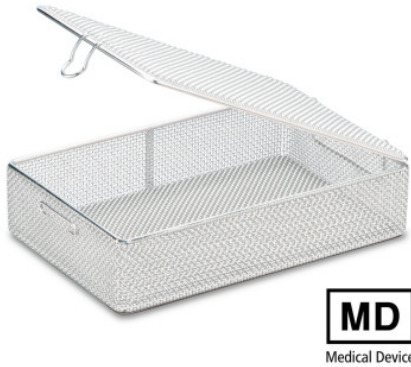

Fine mesh basket

P/N: 7501161 | SiKo/KT 210/150/40 BR oG DM mD

HUPFER
we make work flow

Technical data

Weight: 0.355 kg

Width: 210 mm

Depth: 150 mm

Height: 40 mm

Similar to illustration, technical modifications reserved. Without decoration.

Rinsing basket with fixed lid, made of high-quality stainless steel wire for storing instruments, lenses and accessories during the cleaning process.

Rinsing basket and lid made of finely-woven stainless steel gauze with frame made of stainless steel wire and secure quick fastener. Base, lid and walls made of wire gauze.

Time and date of the request:
22.12.2024, 18:31:32