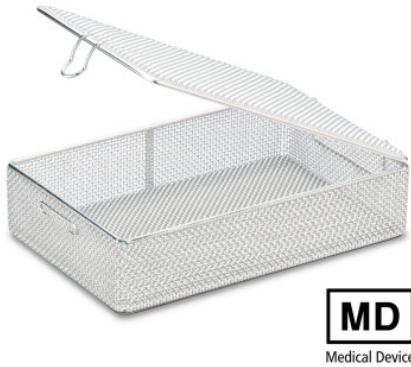

Fine mesh basket

P/N: 7501161 | SiKo/KT 210/150/40 BR oG DM mD

HUPFER
we make work flow

Technical data

Weight:	0.4 kg
Width:	210 mm
Depth:	150 mm
Height:	40 mm

Similar to illustration, technical modifications reserved. Without decoration.

Rinsing basket with fixed lid, made of high-quality stainless steel wire for storing instruments, lenses and accessories during the cleaning process.

Rinsing basket and lid made of finely-woven stainless steel gauze with frame made of stainless steel wire and secure quick fastener. Base, lid and walls made of wire gauze.