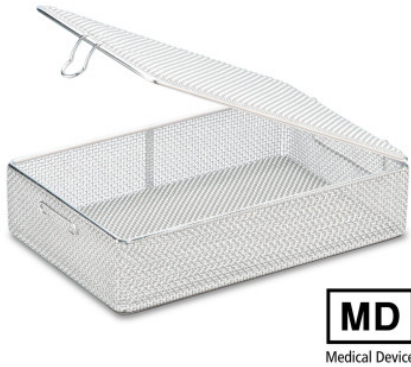

## Fine mesh basket 310×210×40 mm

P/N: 7501162 | SiKo/KT 310/210/040 BR oG DM mD

**HUPFER**  
we make work flow

### Technical data

<b>Weight:</b>	0.6 kg
<b>Width:</b>	310 mm
<b>Depth:</b>	210 mm
<b>Height:</b>	40 mm

*Similar to illustration, technical modifications reserved. Without decoration.*

Rinsing basket with fixed lid, made of high-quality stainless steel wire for storing instruments, lenses and accessories during the cleaning process.

Rinsing basket and lid made of finely-woven stainless steel gauze with frame made of stainless steel wire and secure quick fastener. Base, lid and walls made of wire gauze.

Time and date of the request:  
18.04.2026, 12:52:29