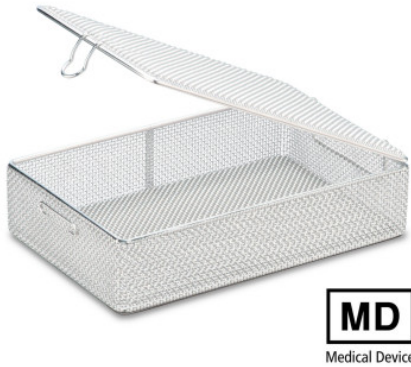

Fine mesh basket

P/N: 7501162 | SiKo/KT 310/210/40 BR oG DM mD

HUPFER
we make work flow

Technical data

Weight: 0.608 kg

Width: 310 mm

Depth: 210 mm

Height: 40 mm

Similar to illustration, technical modifications reserved. Without decoration.

Rinsing basket with fixed lid, made of high-quality stainless steel wire for storing instruments, lenses and accessories during the cleaning process.

Rinsing basket and lid made of finely-woven stainless steel gauze with frame made of stainless steel wire and secure quick fastener. Base, lid and walls made of wire gauze.

Time and date of the request:
22.12.2024, 18:13:23