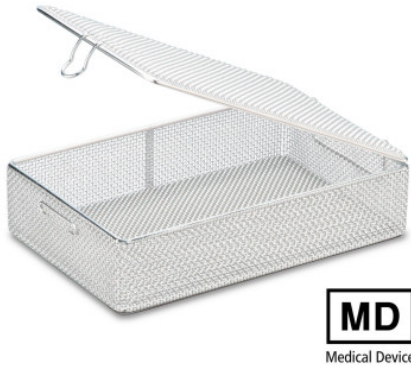

## Fine mesh basket

P/N: 7501162 | SiKo/KT 310/210/40 BR oG DM mD

**HUPFER**  
we make work flow

### Technical data

|                |        |
|----------------|--------|
| <b>Weight:</b> | 0.6 kg |
| <b>Width:</b>  | 310 mm |
| <b>Depth:</b>  | 210 mm |
| <b>Height:</b> | 40 mm  |

*Similar to illustration, technical modifications reserved. Without decoration.*

Rinsing basket with fixed lid, made of high-quality stainless steel wire for storing instruments, lenses and accessories during the cleaning process.

Rinsing basket and lid made of finely-woven stainless steel gauze with frame made of stainless steel wire and secure quick fastener. Base, lid and walls made of wire gauze.