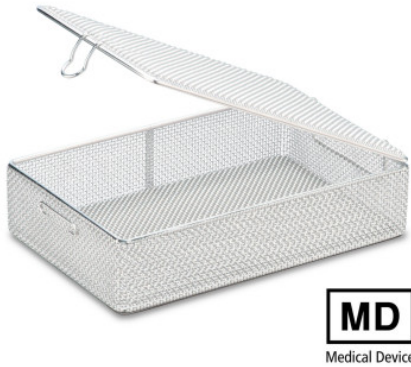

Fine mesh basket

P/N: 7501162 | SiKo/KT 310/210/40 BR oG DM mD

HUPFER
we make work flow

Technical data

Weight: 0.608 kg

Width: 310 mm

Depth: 210 mm

Height: 40 mm

Similar to illustration, technical modifications reserved. Without decoration.

Rinsing basket with fixed lid, made of high-quality stainless steel wire for storing instruments, lenses and accessories during the cleaning process.

Rinsing basket and lid made of finely-woven stainless steel gauze with frame made of stainless steel wire and secure quick fastener. Base, lid and walls made of wire gauze.

Time and date of the request:
15.11.2024, 20:21:38