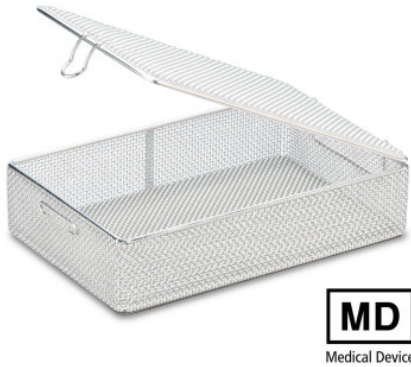

## Fine mesh basket

P/N: 7501204 | SiKo/KT 200/100/50 BR oG DM mD

**HUPFER**  
we make work flow

### Technical data

<b>Weight:</b>	0.3 kg
<b>Width:</b>	200 mm
<b>Depth:</b>	100 mm
<b>Height:</b>	50 mm

*Similar to illustration, technical modifications reserved. Without decoration.*

Rinsing basket with fixed lid, made of high-quality stainless steel wire for storing instruments, lenses and accessories during the cleaning process.

Rinsing basket and lid made of finely-woven stainless steel gauze with frame made of stainless steel wire and secure quick fastener. Base, lid and walls made of wire gauze.

Time and date of the request:  
05.02.2025, 20:58:27