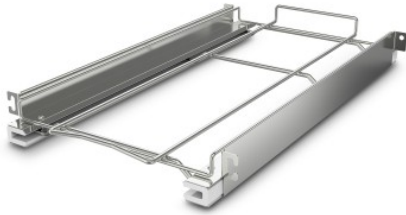

# Pull-out frame set for ISO baskets/containers

P/N: 7501216 | ERS ISO 448/595/66

**HUPFER**  
we make work flow

## Technical data

**Weight:** 3 kg

**Width:** 448 mm

**Depth:** 595 mm

**Height:** 66 mm

*Similar to illustration, technical modifications reserved. Without decoration.*

ISO insert frame set ISO, stainless steel, approx. 3/4 extension