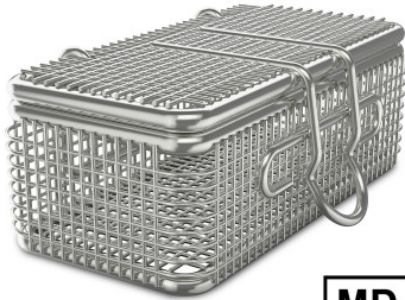

## Fine mesh basket 80×40×32 mm

P/N: 7501282 | SiKo/KT 080/040/032 BR oG DM mD

**HUPFER**  
we make work flow

### Technical data

<b>Weight:</b>	0.1 kg
<b>Width:</b>	80 mm
<b>Depth:</b>	40 mm
<b>Height:</b>	32 mm

*Similar to illustration, technical modifications reserved. Without decoration.*

Rinsing basket with fixed lid, made of high-quality stainless steel wire for storing small parts and accessories during the cleaning process.

Rinsing basket and lid made of finely-woven stainless steel gauze with frame made of stainless steel wire and secure quick fastener. Base, lid and walls made of wire gauze.

Time and date of the request:  
20.04.2026, 13:59:53