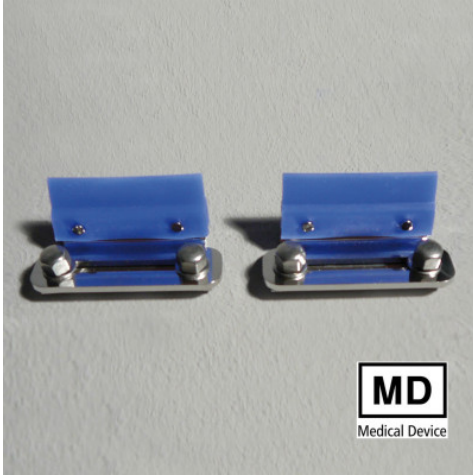

# Endoscope fixing set

P/N: 7501335 | AufnElem anschr EndoKo

**HUPFER**  
we make work flow

## Technical data

**Weight:** 0.029 kg

**Width:** 50 mm

**Depth:** 24 mm

**Height:** 24 mm

*Similar to illustration, technical modifications reserved. Without decoration.*

Time and date of the request:  
22.12.2024, 09:06:32