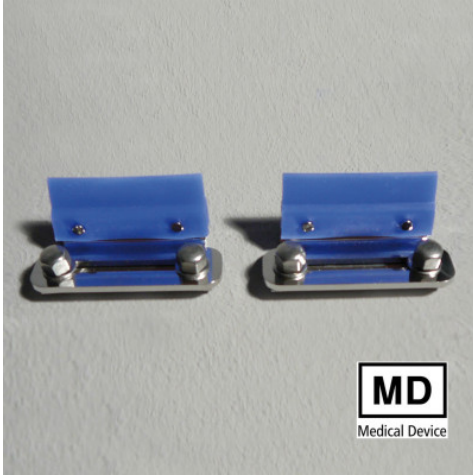

Endoscope fixing set

P/N: 7501335 | AufnElem anschr EndoKo

HUPFER
we make work flow

Technical data

Weight: 0.029 kg

Width: 50 mm

Depth: 24 mm

Height: 24 mm