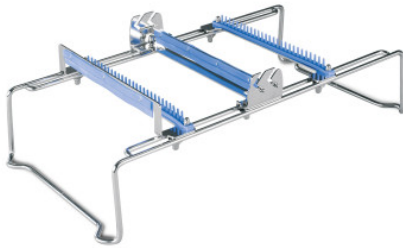

Instrument Fixing set for long-shafted instruments

P/N: 7501402 | FIX/Instr R6 SiKo 480

HUPFER
we make work flow

Technical data

Weight:	1 kg
Width:	460 mm
Depth:	232 mm
Height:	155 mm

Similar to illustration, technical modifications reserved. Without decoration.

Instrument fixation for sieve baskets with perforated plate walls, for the safe storage of a variety of instruments.

Time and date of the request:
26.05.2026, 19:50:54

All information / dimensions are approximate, technical changes reserved. © Hupfer