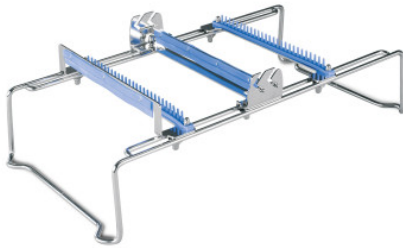

Instrument Fixing set for long-shafted instruments

P/N: 7501402 | FIX/Instr R6 SiKo 480

HUPFER
we make work flow

Technical data

Weight:	1 kg
Width:	460 mm
Depth:	232 mm
Height:	155 mm

Similar to illustration, technical modifications reserved. Without decoration.

Instrument fixation for sieve baskets with perforated plate walls, for the safe storage of a variety of instruments.

Time and date of the request:
05.04.2026, 18:27:38

All information / dimensions are approximate, technical changes reserved. © Hupfer