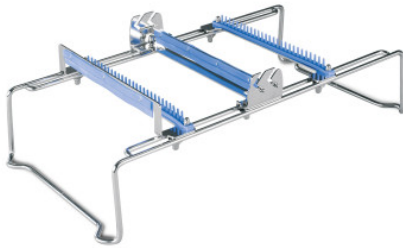

Instrument Fixing set for long-shafted instruments

P/N: 7501402 | FIX/Instr R6 SiKo 480

HUPFER
we make work flow

Technical data

Weight:	1 kg
Width:	460 mm
Depth:	232 mm
Height:	155 mm

Similar to illustration, technical modifications reserved. Without decoration.

Instrument fixation for sieve baskets with perforated plate walls, for the safe storage of a variety of instruments.

Time and date of the request:
26.05.2026, 18:44:33

All information / dimensions are approximate, technical changes reserved. © Hupfer