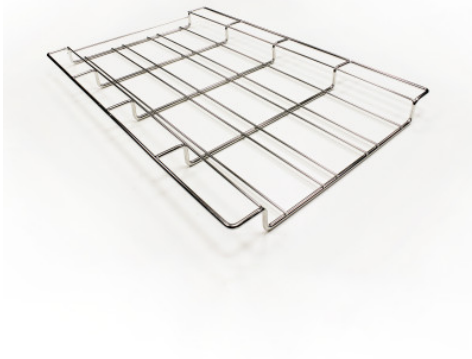

# Wire grid shelf for ISO panels/shelves

P/N: 7512821 | Ro 600/400/40

**HUPFER**  
we make work flow

## Technical data

<b>Weight:</b>	0.2 kg
<b>Width:</b>	604 mm
<b>Depth:</b>	400 mm
<b>Height:</b>	41 mm

*Similar to illustration, technical modifications reserved. Without decoration.*

Time and date of the request:  
31.01.2025, 15:43:35