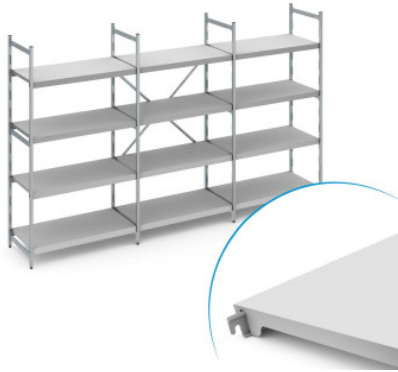

# Norm 12 Shelving Unit Set with Closed Shelf

P/N: N12GS43006001600 | RS-N12-GS/4300×600×1600

**HUPFER**  
we make work flow

## Technical data

*Similar to illustration, technical modifications reserved. Without decoration.*

<b>Modular dimension:</b>	150 mm
<b>Max. bay load</b>	150
<b>Max. section load</b>	600
<b>Carbon footprint (TM65 Basic Report)</b>	1574 kgCO <sub>2</sub> e
<b>Weight:</b>	80 kg
<b>Width:</b>	4225 mm
<b>Depth:</b>	600 mm
<b>Height:</b>	1600 mm