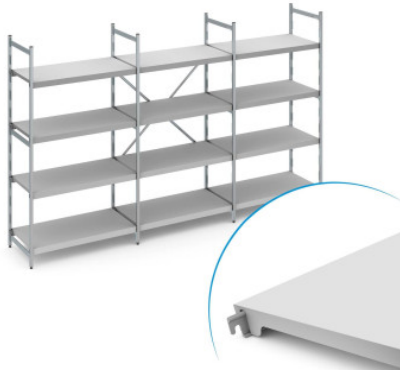

# Norm 12 Shelving Unit Set with Closed Shelf

P/N: N12GS43006002000 | RS-N12-GS/4300×600×2000

**HUPFER**  
we make work flow

## Technical data

*Similar to illustration, technical modifications reserved. Without decoration.*

<b>Modular dimension:</b>	150 mm
<b>Max. bay load</b>	150
<b>Max. section load</b>	600
<b>Carbon footprint (TM65 Basic Report)</b>	1708 kgCO <sub>2</sub> e
<b>Weight:</b>	82 kg
<b>Width:</b>	4225 mm
<b>Depth:</b>	600 mm
<b>Height:</b>	2000 mm