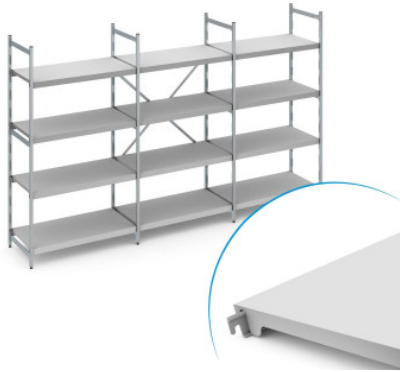

# Norm 12 Shelving Unit Set with Closed Shelf

P/N: N12GS44006001400 | RS-N12-GS/4400×600×1400

**HUPFER**  
we make work flow

## Technical data

*Similar to illustration, technical modifications reserved. Without decoration.*

<b>Modular dimension:</b>	150 mm
<b>Max. bay load</b>	150
<b>Max. section load</b>	600
<b>Carbon footprint (TM65 Basic Report)</b>	1554 kgCO <sub>2</sub> e
<b>Weight:</b>	81 kg
<b>Width:</b>	4325 mm
<b>Depth:</b>	600 mm
<b>Height:</b>	1400 mm