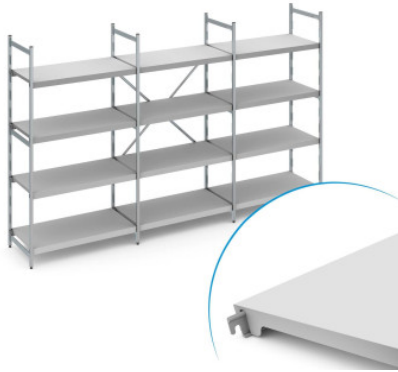

# Norm 12 Shelving Unit Set with Closed Shelf

P/N: N12GS46006001400 | RS-N12-GS/4600×600×1400

**HUPFER**  
we make work flow

## Technical data

*Similar to illustration, technical modifications reserved. Without decoration.*

<b>Modular dimension:</b>	150 mm
<b>Max. bay load</b>	150
<b>Max. section load</b>	600
<b>Carbon footprint (TM65 Basic Report)</b>	1593 kgCO <sub>2</sub> e
<b>Weight:</b>	84 kg
<b>Width:</b>	4525 mm
<b>Depth:</b>	600 mm
<b>Height:</b>	1400 mm